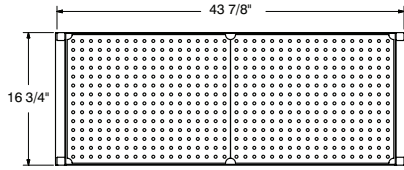

-G Models:

Features stemware glass rack.
Stainless steel shelf with splash on three sides.

MATERIAL:

20 gauge, 300 stainless steel

Stemware Slides: 18 gauge, 302 stainless steel

Perforated Shelf Shown

PRSO-44-G/PRDO-44-G
Glass Rack

Model #	O.A. L x W	Description	Approx. Weight	Approx. Cu. Ft.
PRSO-44	44" x 16 3/4"	Single Overshelf	65 lbs.	5
PRSO-44-G	44" x 16 3/4"	Single Overshelf w/ Stemware Glass Rack	85 lbs.	5
PRDO-44	44" x 16 3/4"	Double Overshelf	125 lbs.	17
PRDO-44-G	44" x 16 3/4"	Double Overshelf w/ Stemware Glass Rack	145 lbs.	17

DIMENSIONS and SPECIFICATIONS

TOL Overall: $\pm .500''$ Interior: $\pm .250''$

ALL DIMENSIONS ARE TYPICAL

PRSO-44

PRSO-44-G

PRDO-44

PRDO-44-G