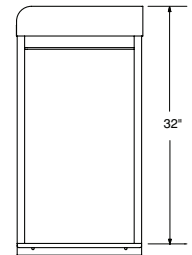

-G Models:

Features stemware glass rack.
Stainless steel shelf with splash on three sides.

MATERIAL:

20 gauge, 300 stainless steel

Stemware Slides: 18 gauge, 302 stainless steel

Perforated Shelf Shown

PRSO-44-G/PRDO-44-G
Glass Rack

Model #	O.A. L x W	Description	Approx. Weight	Approx. Cu. Ft.
PRSO-44	44" x 16 3/4"	Single Overshelf	65 lbs.	5
PRSO-44-G	44" x 16 3/4"	Single Overshelf w/ Stemware Glass Rack	85 lbs.	5
PRDO-44	44" x 16 3/4"	Double Overshelf	125 lbs.	17
PRDO-44-G	44" x 16 3/4"	Double Overshelf w/ Stemware Glass Rack	145 lbs.	17

DIMENSIONS and SPECIFICATIONS

TOL Overall: $\pm .500''$ Interior: $\pm .250''$

ALL DIMENSIONS ARE TYPICAL

PRSO-44

PRSO-44-G

PRDO-44

PRDO-44-G