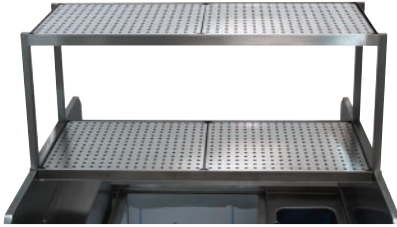

STAINLESS STEEL
**15" WIDE OVERSHELF
FOR PASS-THRU WORKSTATIONS** 

PRSO-44

PRSO-44-G

PRDO-44

PRDO-44-G

Item #: _____ Qty #: _____
Model #: _____
Project #: _____

FEATURES:

Exclusively for Advance Tabco's Prestige® Series Pass-Thru Workstations (SP Models).
Removable perforated pan(s).
Square Tubing Posts.
Single or double shelf options available.

-G Models:

Features stemware glass rack.
Stainless steel shelf with splash on three sides.

MATERIAL:

20 gauge, 300 stainless steel

Stemware Slides: 18 gauge, 302 stainless steel

Perforated Shelf Shown

PRSO-44-G/PRDO-44-G
Glass Rack