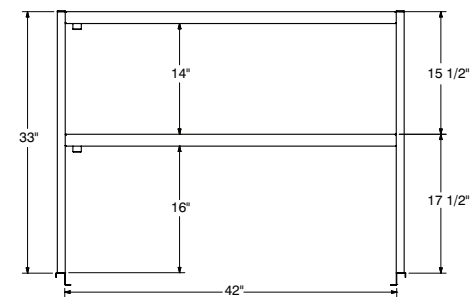

Model #	O.A. L x W	Description	Approx. Weight	Approx. Cu. Ft.
PRSO-44	44" x 16 3/4"	Single Overshelf	65 lbs.	5
PRSO-44-G	44" x 16 3/4"	Single Overshelf w/ Stemware Glass Rack	85 lbs.	5
PRDO-44	44" x 16 3/4"	Double Overshelf	125 lbs.	17
PRDO-44-G	44" x 16 3/4"	Double Overshelf w/ Stemware Glass Rack	145 lbs.	17

DIMENSIONS and SPECIFICATIONS

TOL Overall: $\pm .500''$ Interior: $\pm .250''$

ALL DIMENSIONS ARE TYPICAL

PRSO-44

PRSO-44-G

PRDO-44

PRDO-44-G