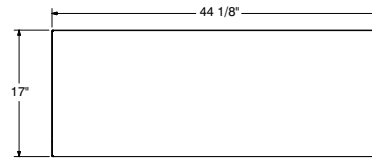

DIMENSIONS and SPECIFICATIONS

TOL Overall: $\pm .500''$ Interior: $\pm .250''$

ALL DIMENSIONS ARE TYPICAL

PRSO-44

PRSO-44-G

PRDO-44

PRDO-44-G