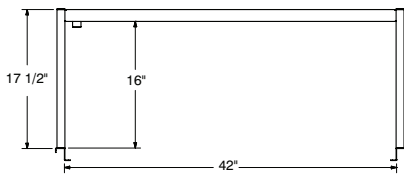

-G Models:

Features stemware glass rack.
Stainless steel shelf with splash on three sides.

MATERIAL:

20 gauge, 300 stainless steel

Stemware Slides: 18 gauge, 302 stainless steel

Perforated Shelf Shown

PRSO-44-G/PRDO-44-G
Glass Rack

Model #	O.A. L x W	Description	Approx. Weight	Approx. Cu. Ft.
PRSO-44	44" x 16 3/4"	Single Overshelf	65 lbs.	5
PRSO-44-G	44" x 16 3/4"	Single Overshelf w/ Stemware Glass Rack	85 lbs.	5
PRDO-44	44" x 16 3/4"	Double Overshelf	125 lbs.	17
PRDO-44-G	44" x 16 3/4"	Double Overshelf w/ Stemware Glass Rack	145 lbs.	17

DIMENSIONS and SPECIFICATIONS

TOL Overall: $\pm .500''$ Interior: $\pm .250''$

ALL DIMENSIONS ARE TYPICAL

PRSO-44

PRSO-44-G

PRDO-44

PRDO-44-G