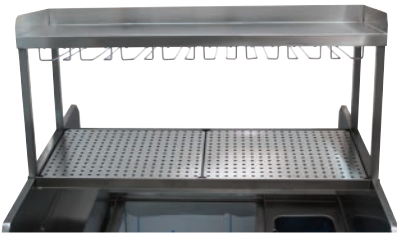

STAINLESS STEEL
**15" WIDE OVERSHELF
FOR PASS-THRU WORKSTATIONS** 

PRSO-44

PRSO-44-G

PRDO-44

PRDO-44-G

Item #: _____ Qty #: _____
Model #: _____
Project #: _____

FEATURES:

Exclusively for Advance Tabco's Prestige® Series Pass-Thru Workstations (SP Models).
Removable perforated pan(s).
Square Tubing Posts.
Single or double shelf options available.

-G Models:

Features stemware glass rack.
Stainless steel shelf with splash on three sides.

MATERIAL:

20 gauge, 300 stainless steel

Stemware Slides: 18 gauge, 302 stainless steel

Perforated Shelf Shown

PRSO-44-G/PRDO-44-G
Glass Rack