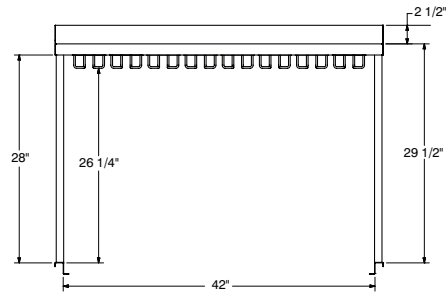

DIMENSIONS and SPECIFICATIONS

TOL Overall: $\pm .500''$ Interior: $\pm .250''$

ALL DIMENSIONS ARE TYPICAL

PRSO-44

PRSO-44-G

PRDO-44

PRDO-44-G