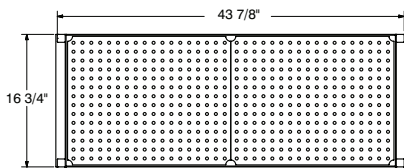

Model #	O.A. L x W	Description	Approx. Weight	Approx. Cu. Ft.
PRSO-44	44" x 16 3/4"	Single Overshelf	65 lbs.	5
PRSO-44-G	44" x 16 3/4"	Single Overshelf w/ Stemware Glass Rack	85 lbs.	5
PRDO-44	44" x 16 3/4"	Double Overshelf	125 lbs.	17
PRDO-44-G	44" x 16 3/4"	Double Overshelf w/ Stemware Glass Rack	145 lbs.	17

DIMENSIONS and SPECIFICATIONS

TOL Overall: $\pm .500''$ Interior: $\pm .250''$

ALL DIMENSIONS ARE TYPICAL

PRSO-44

PRSO-44-G

PRDO-44

PRDO-44-G